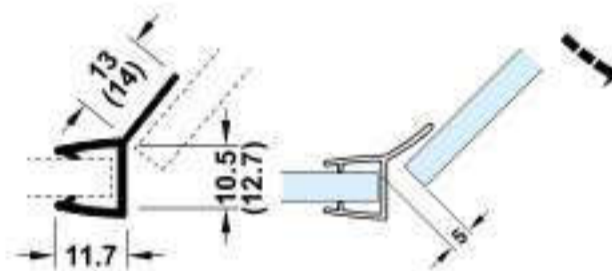

Ron cửa kính 135°
Glass door seal 135°

Kính/ For glass: 8-10mm	950.50.006
Kính/ For glass: >10-12mm	950.50.007

- Vật liệu: PVC
- Chiều dài: 2500 mm
- Materials: PVC
- Length: 2500 mm