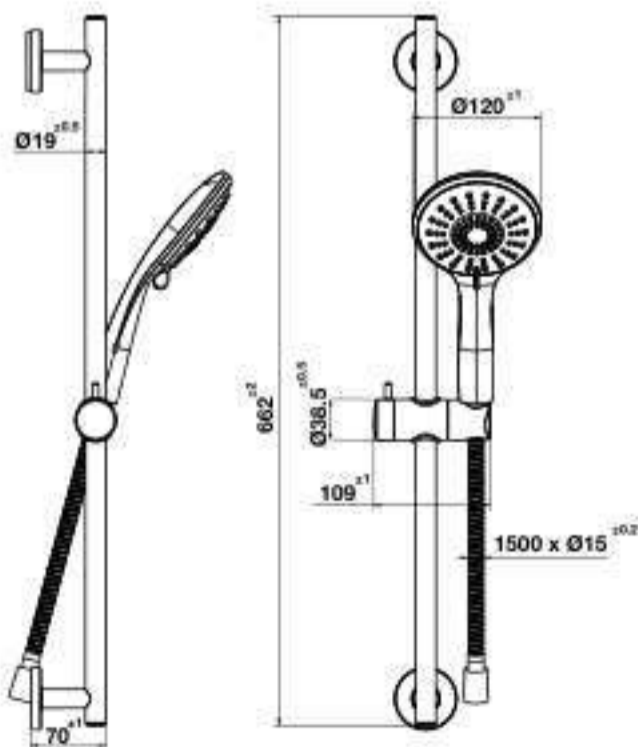

SEN TAY HAND SHOWERS

Sen tay Airsense 120R kết hợp thanh trượt Airsense Hand shower set with rail 120R

Art.No.: 495.60.686

- Lưu lượng nước ở 3 bar: 10 lit/phút
- Thanh trượt SUS 650 mm
- Dây sen PVC 1500 mm
- Màu sắc: Chrome

- Flow rate at 3 bar: 10 liters/min
- Shower rail SUS 650 mm
- Shower hose PVC 1500 mm
- Finish: Chrome

Sen tay Airsense 120R kết hợp thanh trượt Airsense Hand shower set with rail 120R

Art.No.: 495.60.684

- Lưu lượng nước ở 3 bar: 17 lit/phút
- Thanh trượt SUS 650 mm
- Dây sen PVC 1500 mm
- Màu sắc: Chrome

- Flow rate at 3 bar: 17 liters/min
- Shower rail SUS 650 mm
- Shower hose PVC 1500 mm
- Finish: Chrome