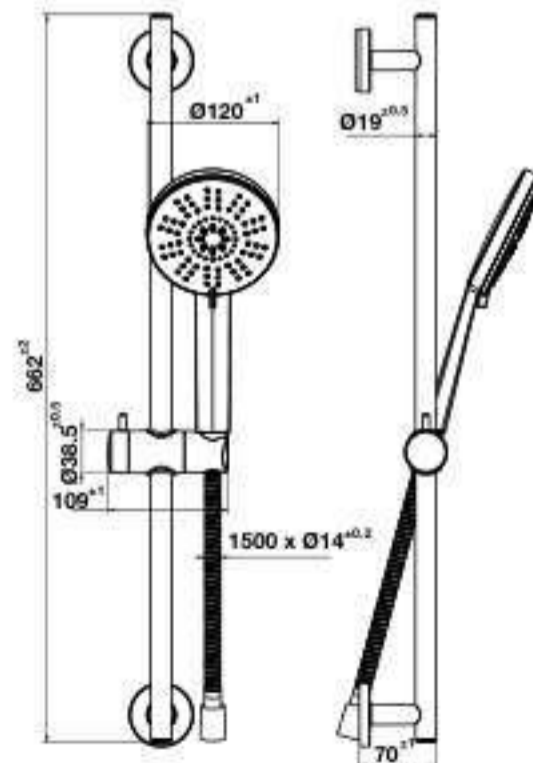

SEN TAY HAND SHOWERS

Sen tay Airsense 120R kết hợp thanh trượt Airsense Hand shower set with rail 120R

Art.No.: 495.60.686

- Lưu lượng nước ở 3 bar: 10 lit/phút
- Thanh trượt SUS 650 mm
- Dây sen PVC 1500 mm
- Màu sắc: Chrome

- Flow rate at 3 bar: 10 liters/min
- Shower rail SUS 650 mm
- Shower hose PVC 1500 mm
- Finish: Chrome

Sen tay Airsense 120R kết hợp thanh trượt Airsense Hand shower set with rail 120R

Art.No.: 495.60.684

- Lưu lượng nước ở 3 bar: 17 lit/phút
- Thanh trượt SUS 650 mm
- Dây sen PVC 1500 mm
- Màu sắc: Chrome

- Flow rate at 3 bar: 17 liters/min
- Shower rail SUS 650 mm
- Shower hose PVC 1500 mm
- Finish: Chrome