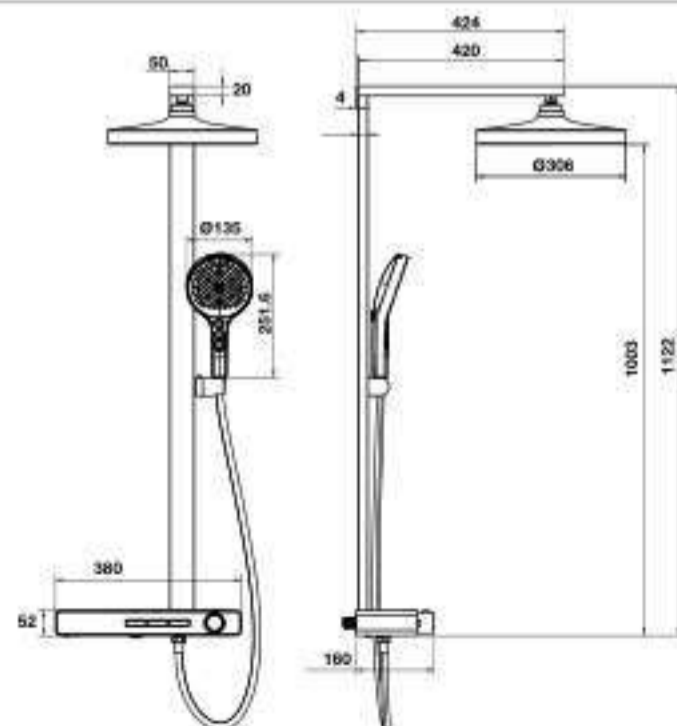

NEW

Art.No.: 589.34.923

- Sen đầu 2 chức năng Ø300mm
- Sen tay 8 chức năng Ø135mm
- Điều khiển nút nhấn 3 chức năng
- Kệ để đồ 380mm
- Hiển thị nhiệt độ nước với công nghệ Hydropower
- Công nghệ kiểm soát nhiệt độ 40 độ C
- Dây sen PVC 1500mm
- Vật liệu: Thanh sen nhôm, bát sen ABS, lõi van trộn đồng
- Màu sắc: Đen

- 2 function head shower Ø300mm
- 8 function hand shower Ø135mm
- 3 function press mixer
- 380mm shelf
- Digital temperature display - Hydropower technology
- Thermostat safety at 40°C
- PVC flexible hose 1500mm
- Material: aluminium pipe, ABS shower, brass mixer
- Finish: Black

Art.No.: 589.34.924

- Sen đầu 2 chức năng Ø300mm
- Sen tay 8 chức năng Ø135mm
- Điều khiển nút nhấn 3 chức năng
- Kệ để đồ 380mm
- Hiển thị nhiệt độ nước với công nghệ Hydropower
- Công nghệ kiểm soát nhiệt độ 40 độ C
- Dây sen PVC 1500mm
- Vật liệu: Thanh sen nhôm, bát sen ABS, lõi van trộn đồng
- Màu sắc: Titan

- 2 function head shower Ø300mm
- 8 function hand shower Ø135mm
- 3 function press mixer
- 380mm shelf
- Digital temperature display - Hydropower technology
- Thermostat safety at 40°C
- PVC flexible hose 1500mm
- Material: aluminium pipe, ABS shower, brass mixer
- Finish: Gunmetal