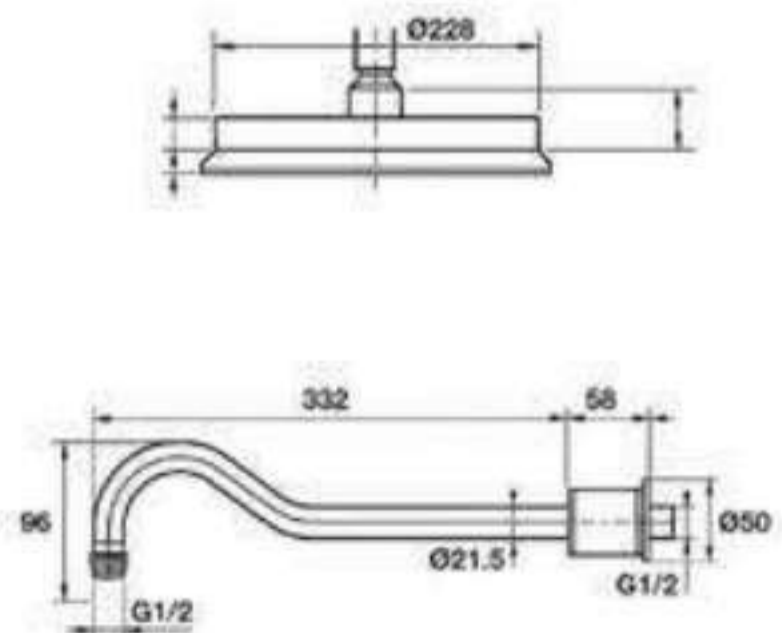

BỘ SƯU TẬP FUSION FUSION COLLECTION

Bộ sen tay kèm thanh trượt FUSION FUSION hand shower set with rail

NEW

Bát sen đầu gắn tường FUSION FUSION shower head + shower arm

NEW

● Bronze	Art.No.: 589.69.095
● Chrome	Art.No.: 589.69.093
● Brushed Gold	Art.No.: 589.69.094

- Thanh trượt kèm gác sen 700mm
- Tay sen đồng
- Dây sen PVC 1.5M

- Brass slidebar 700mm
- Brass hand shower
- 1.5M PVC shower hose

● Bronze	Art.No.: 589.69.092
● Chrome	Art.No.: 589.69.090
● Brushed Gold	Art.No.: 589.69.091

- Kích thước: sen đầu 228mm, thanh nối sen đầu 332mm
- Vật liệu: đồng

- Size: shower head 228mm, shower arm 332mm
- Material: Brass