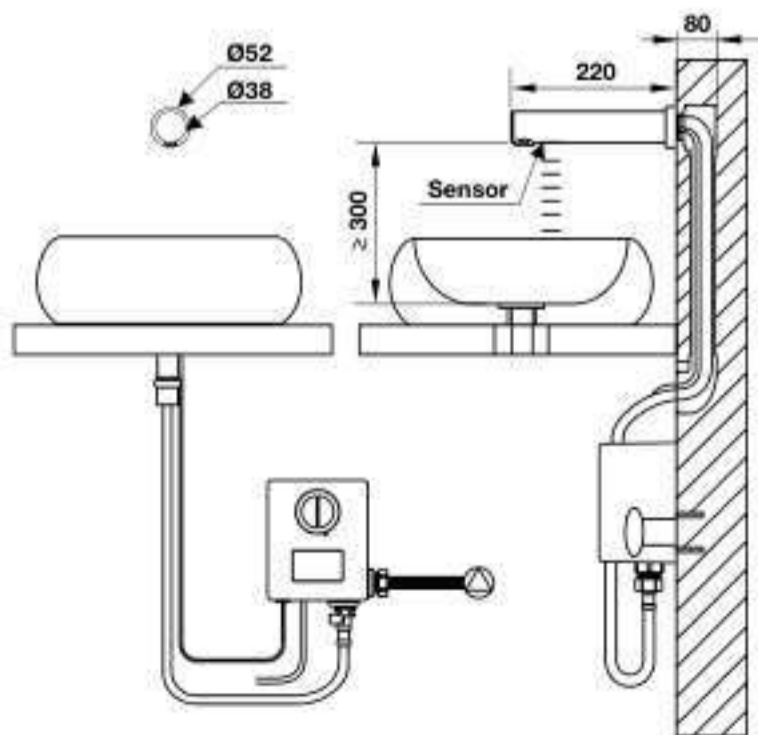

- Material: brass
- Finish: Matt black
- Size: 38x220 mm
- Power: DC 6V/AC 100-240V
- Sensing distance: 12cm
- Flow rate at 3 bar: 1.6l/m

Vòi xả phòng cảm ứng gắn tường L160 Đen
Wall mounted soap dispenser L160 MBL