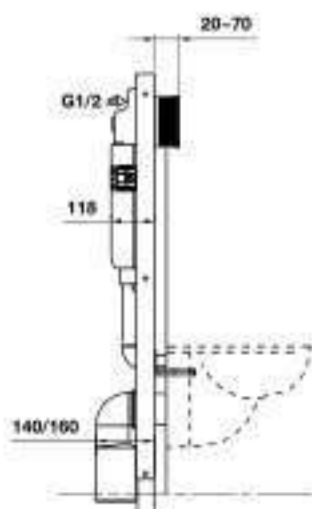

KHU CÔNG CỘNG PUBLIC AREAS

Két nước âm Mechanical 1140 cho bốn cầu treo
Mechanical 1140 concealed cistern for wall-hung toilet

Art.No.: 588.73.920

- Két nước âm Mechanical cho bốn cầu treo tường
- Khoảng cách lắp bốn cầu vào khung đỡ 180/230 mm
- Chân đế có thể điều chỉnh từ 0-200 mm
- Chế độ xả kép mặt trước 6/3 lít hoặc 4,5/3 lít
- Độ dày két nước: 118 mm
- Sử dụng với nút nhấn xả của Häfele
- Mechanical concealed cistern for wall-hung toilet
- Fasten distance 180/230 mm
- Adjustable feet: 0-200 mm
- Front dual flush 6/3 litres or 4.5/3 litres
- Thickness: 118 mm
- Compatible with Häfele Mechanical actuator

Nút nhấn xả thải Mechanical tròn
Dual Mechanical actuator plate round

- Màu chrome / Chrome **588.73.543**
- Màu trắng / White **588.73.544**
- Màu đen / Black **588.73.545**

- Nút xả thải kép
- Chất liệu bằng nhựa
- Flush actuator plate with dual flush system
- Plastic material

Nút nhấn xả thải Mechanical chữ nhật
Dual Mechanical actuator plate rectangle

- Màu chrome / Chrome **588.73.564**
- Màu trắng / White **588.73.565**
- Màu đen / Black **588.73.566**

- Nút xả thải kép
- Chất liệu bằng nhựa
- Flush actuator plate with dual flush system
- Plastic material