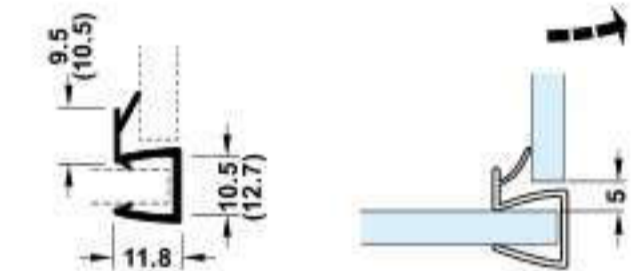

Ron cửa kính 90°
Glass door seal 90°

Kính/ For glass: 8-10mm	950.50.002
Kính/ For glass: >10-12mm	950.50.003

- Vật liệu: PVC
- Chiều dài: 2500 mm
- Materials: PVC
- Length: 2500 mm