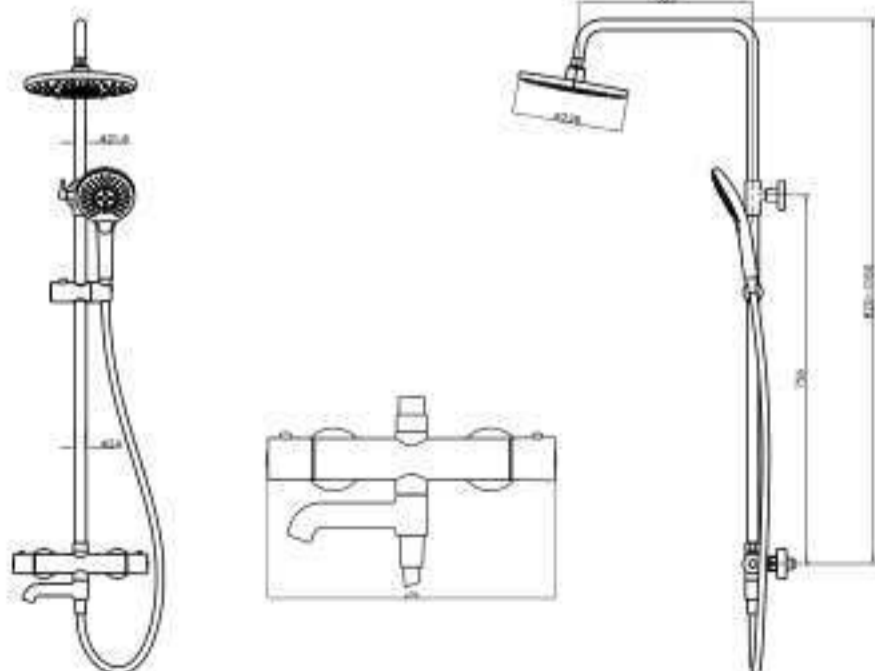

Art.No.: 495.60.106

- Lưu lượng nước ở 3 bar:
  - Sen đầu: 13.5 lít/phút
  - Sen tay: 9.2 lít/phút
- Sen điều nhiệt với xả xô
- Dạng tia nước của sen đầu: Rain
- Dạng tia nước của sen tay: Rain, Whirl, Mix
- Dây sen PVC 1500 mm
- Màu sắc: Chrome
- Thermostat Showerpipe with Spout
- Finished: Chrome
- Flow rate at 3 bar: 13.5 l/min, 9.2 l/min
- Material: Tube SUS, Head + Hand shower ABS, silicone gel nozzles
- Size:
  - Tube: dia 24 mm, adjustable length (750-1150) mm.
  - Head dia 227mm, Hand 120mm
  - PVC hose 1.5m