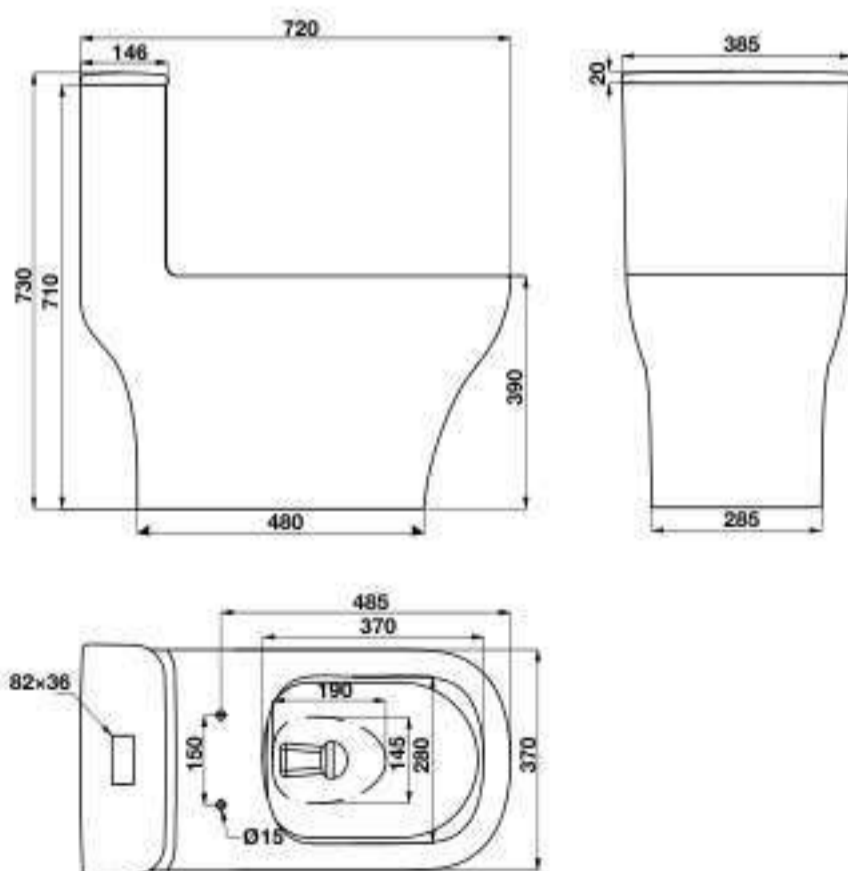

NEW

Art.No.: 588.79.417

- Kích thước: 720x385x730mm
- Men Nano chống bám bẩn
- Tắm xả: 305mm
- Chế độ xả Jet siphonic 3.5/5L

- Size: 720x385x730mm
- Nano glaze
- S-trap:305mm
- Jet siphonic dual flush: 3.5/5L

Art.No.: 588.79.416

- Kích thước: 720x390x735 mm
- Men Nano chống bám bẩn
- Tắm xả: 305mm
- Chế độ xả Jet siphonic 3.5/5L

- Size: 720x390x735 mm
- Nano glaze
- S-trap:305mm
- Jet siphonic dual flush: 3.5/5L