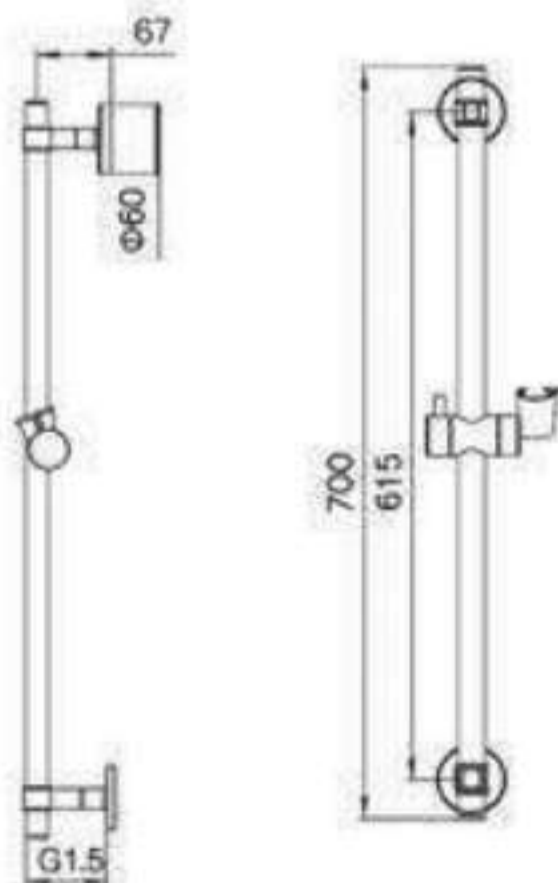

BỘ SƯU TẬP FUSION FUSION COLLECTION

Bộ sen tay kèm thanh trượt FUSION FUSION hand shower set with rail

NEW

Bát sen đầu gắn tường FUSION FUSION shower head + shower arm

NEW

● Bronze	Art.No.: 589.69.095
● Chrome	Art.No.: 589.69.093
● Brushed Gold	Art.No.: 589.69.094

- Thanh trượt kèm gác sen 700mm
- Tay sen đồng
- Dây sen PVC 1.5M

- Brass slidebar 700mm
- Brass hand shower
- 1.5M PVC shower hose

● Bronze	Art.No.: 589.69.092
● Chrome	Art.No.: 589.69.090
● Brushed Gold	Art.No.: 589.69.091

- Kích thước: sen đầu 228mm, thanh nối sen đầu 332mm
- Vật liệu: đồng

- Size: shower head 228mm, shower arm 332mm
- Material: Brass