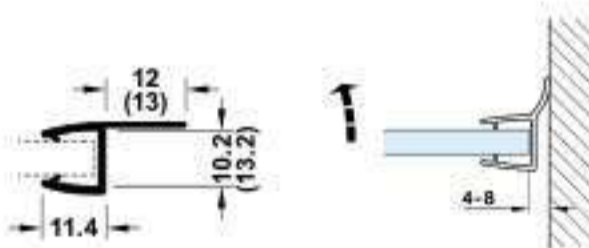

Ron cửa kính
Glass door seal

Kính/ For glass: 8-10mm	950.50.008
Kính/ For glass: >10-12mm	950.50.009

- Vật liệu: PVC
- Chiều dài: 2500 mm
- Materials: PVC
- Length: 2500 mm