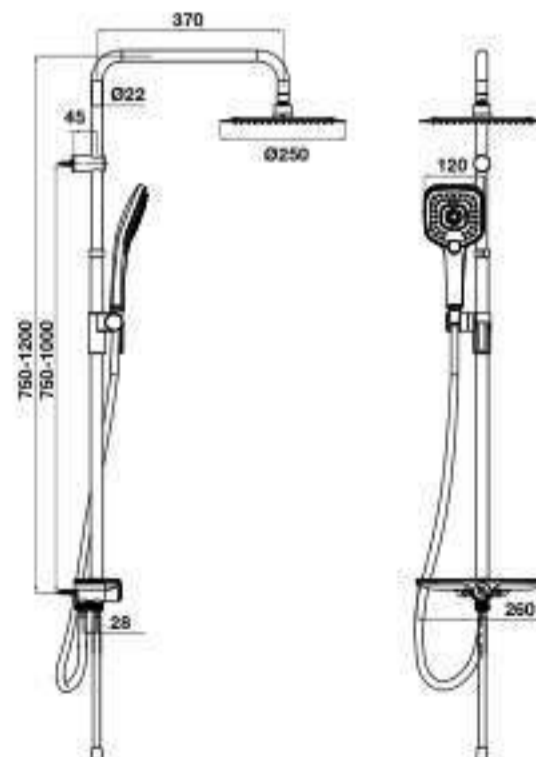

NEW

Art.No.: 589.23.155

- Lưu lượng nước ở 3 bar:
  - Sen đầu: 17 lít/phút
  - Sen tay: 11.8 lít/phút
- Dạng tia nước: Rain, Whirl, Mix
- Dây sen PVC 1500 mm & 600 mm
- Màu sắc: Chrome
- Flow rate at 3 bar:
  - Overhead shower: 17 liters/min
  - Hand shower: 11.8 liters/min
- Spray type: Rain, Whirl, Mix
- PVC hose 1500 mm & 600 mm
- Finish: Chrome