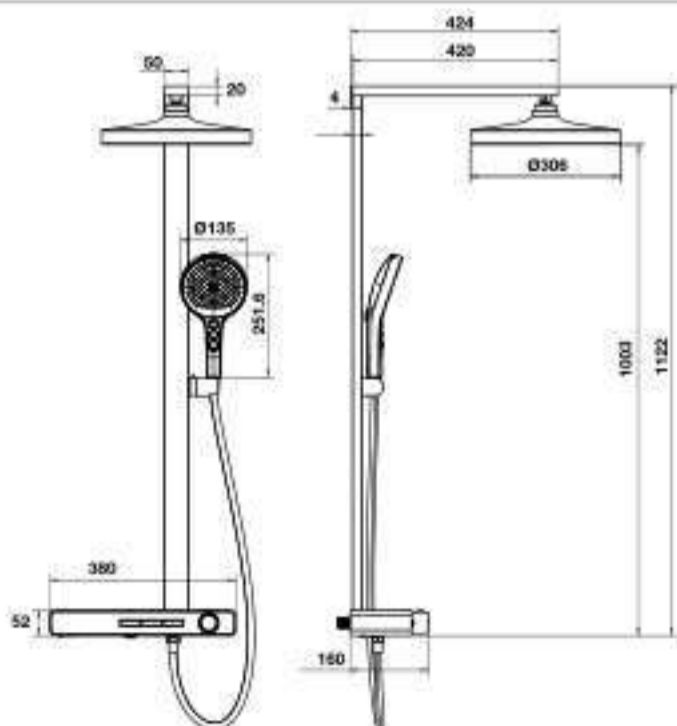

NEW

Art.No.: 589.34.923

- Sen đầu 2 chức năng Ø300mm
- Sen tay 8 chức năng Ø135mm
- Điều khiển nút nhấn 3 chức năng
- Kệ để đồ 380mm
- Hiển thị nhiệt độ nước với công nghệ Hydropower
- Công nghệ kiểm soát nhiệt độ 40 độ C
- Dây sen PVC 1500mm
- Vật liệu: Thanh sen nhôm, bát sen ABS, lõi van trộn đồng
- Màu sắc: Đen

- 2 function head shower Ø300mm
- 8 function hand shower Ø135mm
- 3 function press mixer
- 380mm shelf
- Digital temperature display - Hydropower technology
- Thermostat safety at 40°C
- PVC flexible hose 1500mm
- Material: aluminium pipe, ABS shower, brass mixer
- Finish: Black

Art.No.: 589.34.924

- Sen đầu 2 chức năng Ø300mm
- Sen tay 8 chức năng Ø135mm
- Điều khiển nút nhấn 3 chức năng
- Kệ để đồ 380mm
- Hiển thị nhiệt độ nước với công nghệ Hydropower
- Công nghệ kiểm soát nhiệt độ 40 độ C
- Dây sen PVC 1500mm
- Vật liệu: Thanh sen nhôm, bát sen ABS, lõi van trộn đồng
- Màu sắc: Titan

- 2 function head shower Ø300mm
- 8 function hand shower Ø135mm
- 3 function press mixer
- 380mm shelf
- Digital temperature display - Hydropower technology
- Thermostat safety at 40°C
- PVC flexible hose 1500mm
- Material: aluminium pipe, ABS shower, brass mixer
- Finish: Gunmetal