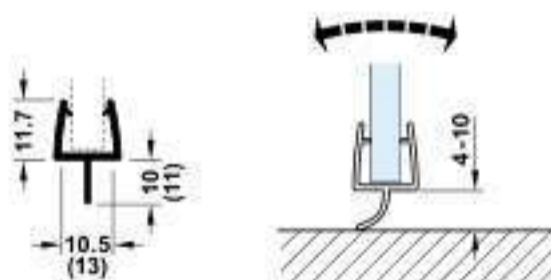

Ron cửa kính
Glass door seal

Kính/ For glass: 8-10mm	950.50.012
Kính/ For glass: >10-12mm	950.50.013

- Vật liệu: PVC
- Chiều dài: 2500 mm
- Materials: PVC
- Length: 2500 mm