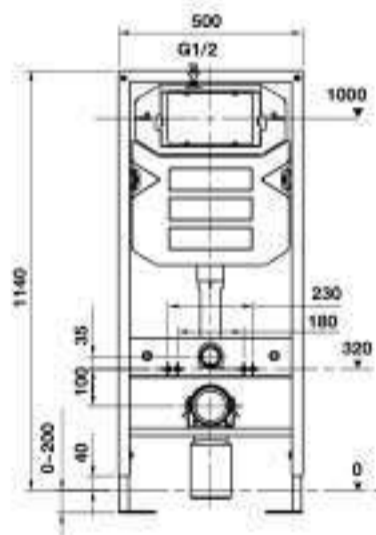

KHU CÔNG CỘNG PUBLIC AREAS

Két nước âm Mechanical 1140 cho bốn cầu treo
Mechanical 1140 concealed cistern for wall-hung toilet

Art.No.: 588.73.920

- Két nước âm Mechanical cho bốn cầu treo tường
- Khoảng cách lắp bốn cầu vào khung đỡ 180/230 mm
- Chân đế có thể điều chỉnh từ 0-200 mm
- Chế độ xả kép mặt trước 6/3 lít hoặc 4,5/3 lít
- Độ dày két nước: 118 mm
- Sử dụng với nút nhấn xả của Häfele
- Mechanical concealed cistern for wall-hung toilet
- Fasten distance 180/230 mm
- Adjustable feet: 0-200 mm
- Front dual flush 6/3 litres or 4.5/3 litres
- Thickness: 118 mm
- Compatible with Häfele Mechanical actuator

Nút nhấn xả thải Mechanical tròn
Dual Mechanical actuator plate round

- Màu chrome / Chrome **588.73.543**
- Màu trắng / White **588.73.544**
- Màu đen / Black **588.73.545**

- Nút xả thải kép
- Chất liệu bằng nhựa
- Flush actuator plate with dual flush system
- Plastic material

Nút nhấn xả thải Mechanical chữ nhật
Dual Mechanical actuator plate rectangle

- Màu chrome / Chrome **588.73.564**
- Màu trắng / White **588.73.565**
- Màu đen / Black **588.73.566**

- Nút xả thải kép
- Chất liệu bằng nhựa
- Flush actuator plate with dual flush system
- Plastic material