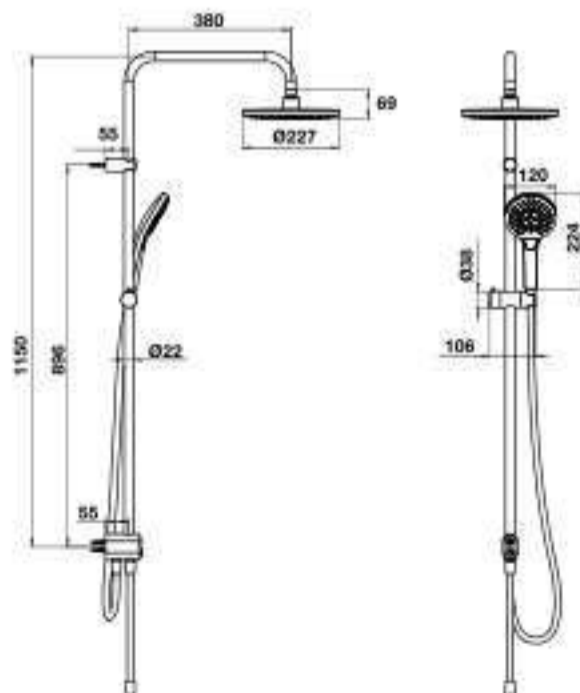

THANH SEN KẾT HỢP SHOWERPIPE

Thanh sen kết hợp INTENSITY không gồm bộ trộn 227R
INTENSITY shower column without mixer 227R

Art.No.: 495.60.104

- Lưu lượng nước ở 3 bar:
  - Sen đầu: 15.7 lít/phút
  - Sen tay: 10.1 lít/phút
- Dạng tia nước: Rain, Whirl, Mix
- Dây sen PVC 1500 mm & 600 mm
- Màu sắc: Chrome
- Flow rate at 3 bar:
  - Overhead shower: 15.7 liters/min
  - Hand shower: 10.1 liters/min
- Spray type: Rain, Whirl, Mix
- PVC hose 1500 mm & 600 mm
- Finish: Chrome

Thanh sen NEW MYSTERIOUS không gồm bộ trộn
NEW MYSTERIOUS shower column without mixer

Art.No.: 495.60.105

- Lưu lượng nước ở 3 bar:
  - Sen đầu: 15.7 lít/phút
  - Sen tay: 10.1 lít/phút
- Dạng tia nước: Rain, Whirl, Mix
- Dây sen PVC 1500 mm & 600 mm
- Màu sắc: Đen
- Flow rate at 3 bar:
  - Overhead shower: 15.7 liters/min
  - Hand shower: 10.1 liters/min
- Spray type: Rain, Whirl, Mix
- PVC hose 1500 mm & 600 mm
- Finish: Black