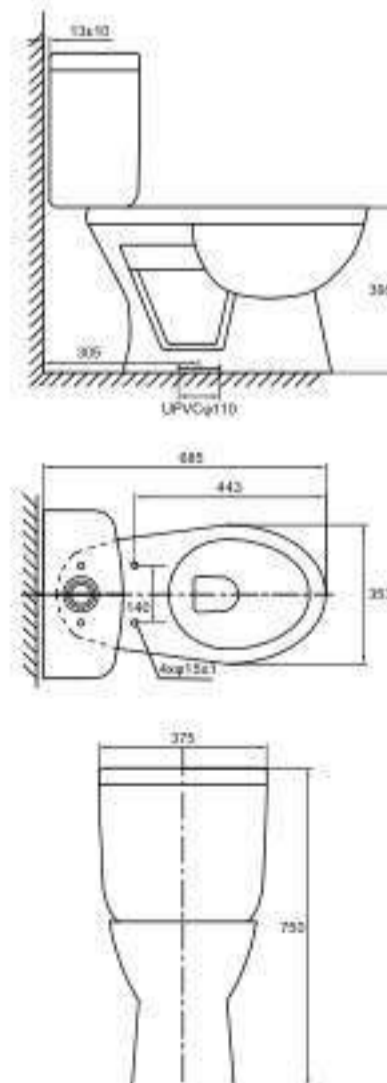

- White one-piece toilet 695 x 375 x 730 mm
- Nano self-cleaning glaze
- Top dual flush
- Syphonic jet action 3.5/5 liters
- Rough-in 305 mm
- Seat and cover with soft closure, mounting set

Bồn cầu hai khối NEO FRESH I Two piece toilet NEO FRESH I

NEW

Art.No.: 588.44.402

- Kích thước: 365x690x735 mm
- Hệ thống xả thẳng mạnh mẽ 3/4.8 lit
- Tầm xả 305 mm
- Nắp bồn cầu đóng êm, bộ phụ kiện lắp đặt

- Size: 365x690x735mm
- Wash-down flushing: 3/4.8L
- S-Trap rough-in: 305mm
- PP soft-closing seat, includes flexible hose & wax-ring