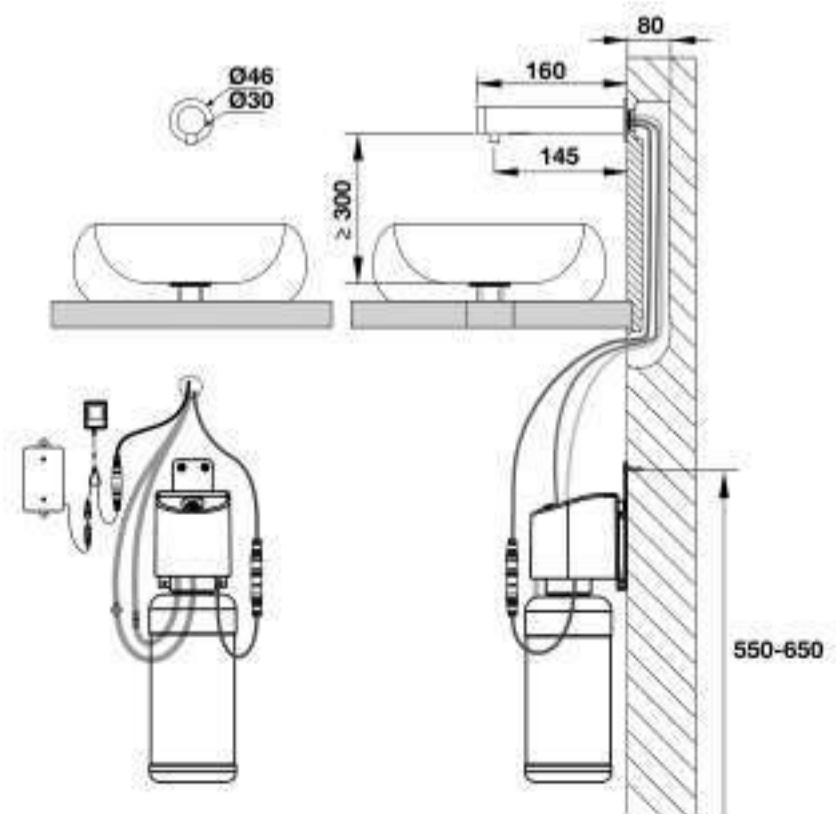

Matt black ●

Art.No.: 589.64.121

- Vật liệu: đồng
- Màu: Matt black
- Size: 30x160 mm
- Nguồn: DC 6V/ AC 100-240V
- Phạm vi cảm biến: 12cm
- Bình chứa: 1000ml

- Material: brass
- Finish: Matt black
- Kích thước: 30x160 mm
- Power: DC 6V/ AC 100-240V
- Sensing distance: 12cm
- Soap capacity: 1000ml