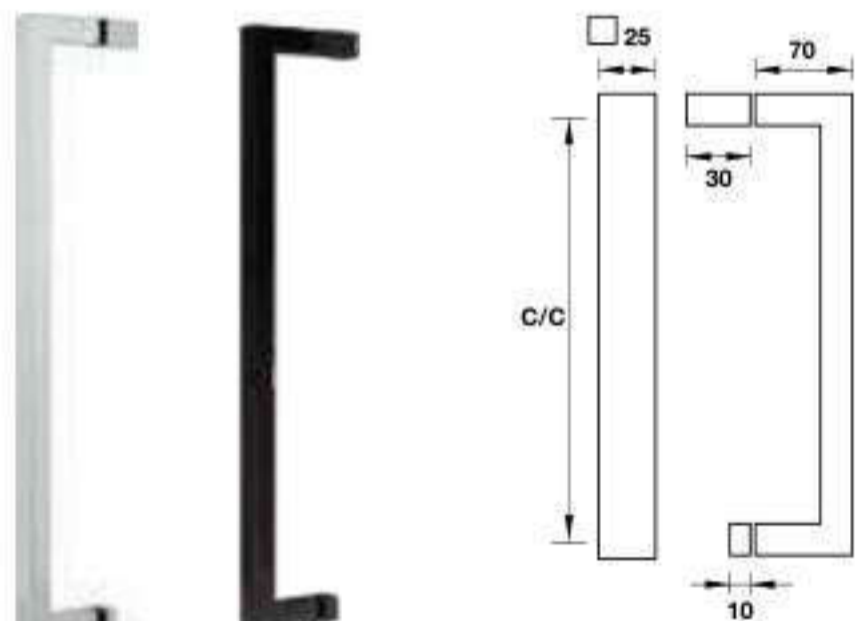

Tay nắm phòng tắm kính
Shower door handles

Polished Stainless steel Inox bóng	C/C 450 mm	903.04.161
	C/C 500 mm	903.11.561
	C/C 550 mm	903.11.563
Satin Black / Đen mờ	C/C 450 mm	903.11.560
	C/C 500 mm	903.11.562
	C/C 550 mm	903.11.564

- Vật liệu: Inox304
- Độ dày cửa: 6-15 mm
- Materials: SUS304
- Glass thickness: 6-15 mm