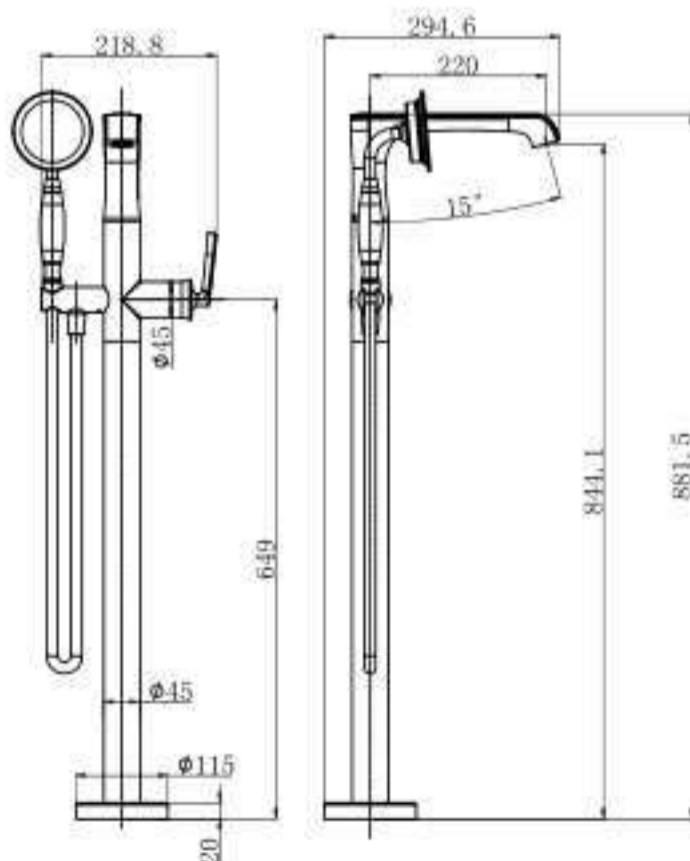

- Material: brass body+zinc alloy handle
- Kerax ceramic cartridge
- Brass hand shower +1.5M PVC shower hose
- 200mm brass shower head
- Flow rate at 3 bar: spout 13.55l; hand shower 7.63l; shower head 7.8l