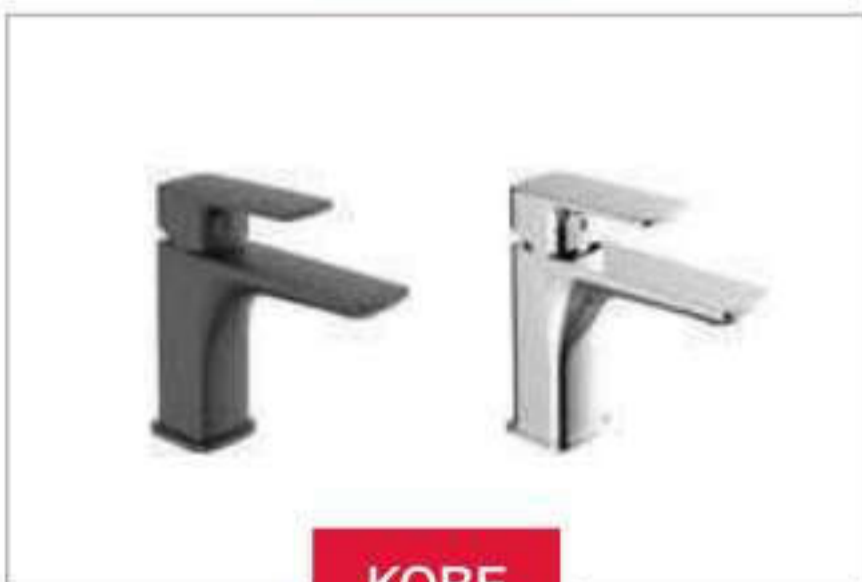

BỘ SƯU TẬP BỘ TRỘN

MIXER COLLECTIONS

KOBE