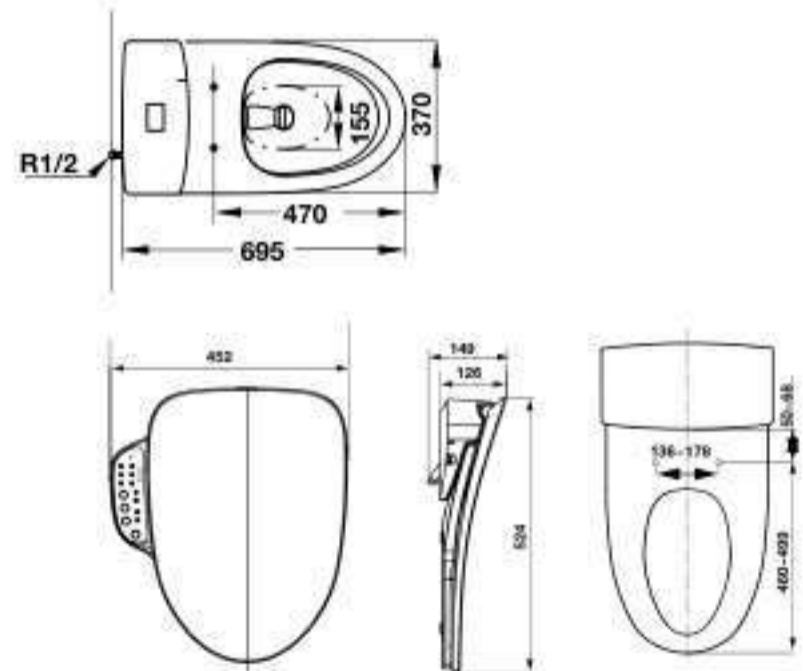

Các bộ kết hợp bồn cầu thân V + Nắp thông minh tham khảo
V shape one-piece + E-bidet reference

Art.No.:	588.79.400	588.79.416	588.79.407	588.82.438	588.79.412	588.79.406
588.79.414	✓	✓	✓	✓	✓	✓