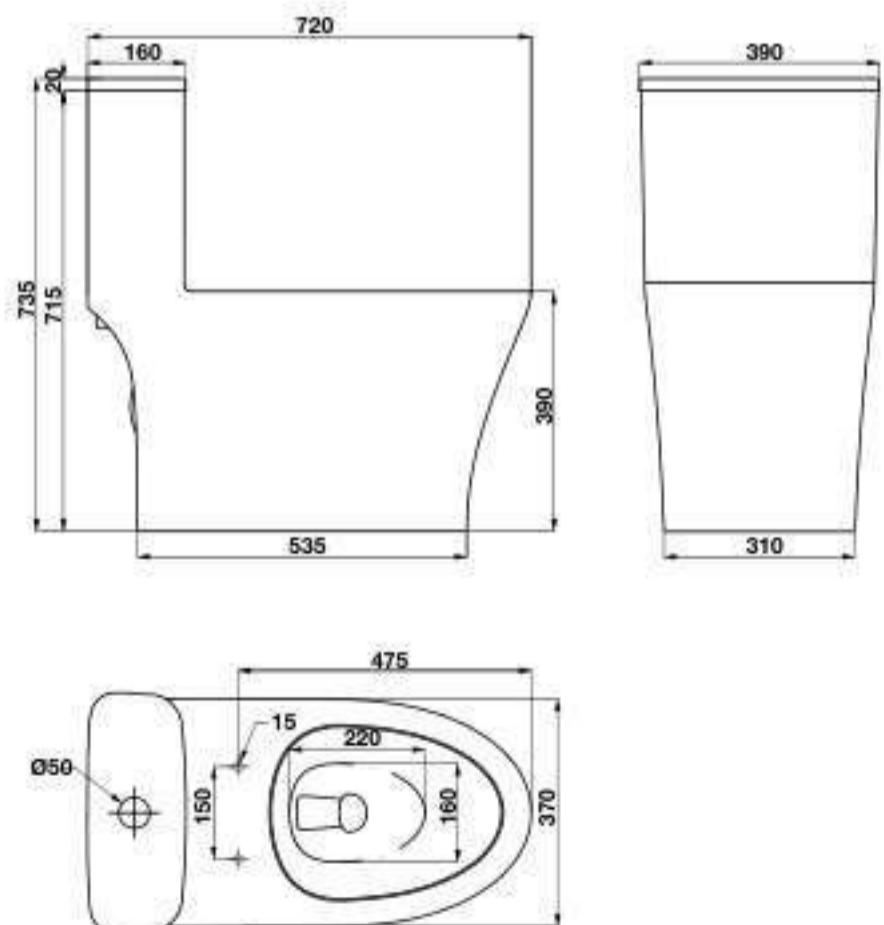

NEW

Art.No.: 588.79.417

- Kích thước: 720x385x730mm
- Men Nano chống bám bẩn
- Tắm xả: 305mm
- Chế độ xả Jet siphonic 3.5/5L

- Size: 720x385x730mm
- Nano glaze
- S-trap:305mm
- Jet siphonic dual flush: 3.5/5L

Art.No.: 588.79.416

- Kích thước: 720x390x735 mm
- Men Nano chống bám bẩn
- Tắm xả: 305mm
- Chế độ xả Jet siphonic 3.5/5L

- Size: 720x390x735 mm
- Nano glaze
- S-trap:305mm
- Jet siphonic dual flush: 3.5/5L