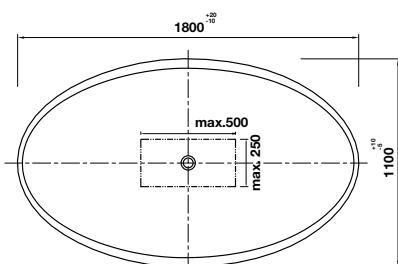

Art.No.: 588.87.600

- Kích thước: 1800 x 1100 x 620mm
- Vật liệu: Đá nhân tạo Solid Surface
- Hoàn thiện: Trắng mờ
- Có xả tràn
- Bao gồm bộ xả pop-up và bẫy mùi
- Dimension: 1800 x 1100 x 620mm
- Material: Solid Surface
- Finish: Matt White
- With overflow
- Included pop-up waste set & siphon