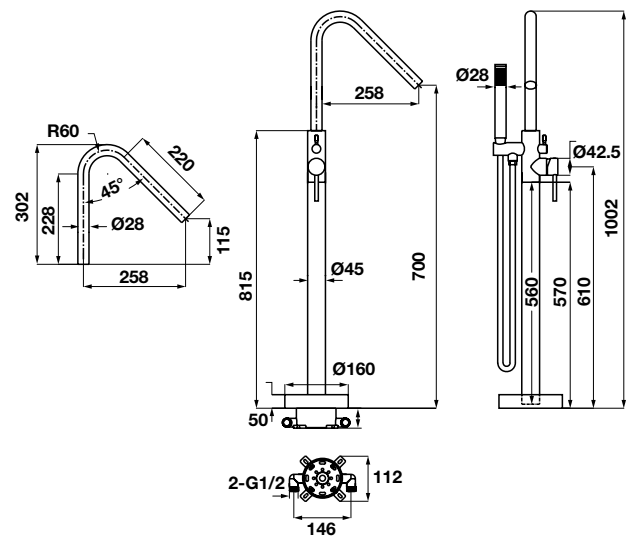

BỘ TRỘN BỒN TẮM BATH MIXERS

Bộ trộn bồn tắm đặt sàn REGAL REGAL floor-standing bath mixer

Art.No.: 495.61.128

- Lưu lượng nước ở 3 bar:
  - Vòi xả bồn: 20.3 lít/phút
  - Đầu cấp sen: 17.3 lít/phút
- Dây sen 1500 mm
- Đã bao gồm bộ âm
- Màu sắc: Chrome
- Flow rate at 3 bar:
  - Spout outlet: 20.3 liters/min
  - Shower outlet: 17.3 liters/min
- Shower hose 1500 mm
- Basic set included
- Finish: Chrome

Bộ trộn bồn tắm đặt sàn ROOTS ROOTS floor-standing bath mixer

Art.No.: 495.61.177

- Lưu lượng nước ở 3 bar:
  - Vòi xả bồn: 15.5 lít/phút
  - Đầu cấp sen: 10.2 lít/phút
- Dây sen 1500 mm
- Đã bao gồm bộ âm
- Màu sắc: Chrome
- Flow rate at 3 bar:
  - Spout outlet: 15.5 liters/min
  - Shower outlet: 10.2 liters/min
- Shower hose 1500 mm
- Basic set included
- Finish: Chrome