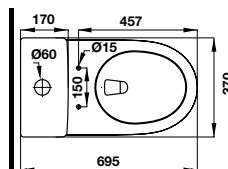

- White two-piece toilet 695x370x765 mm
- Top dual flush
- Syphonic jet action 4/6 liters
- Rough-in 305 mm
- Seat and cover with soft closure, mounting set

KHU CÔNG CỘNG
PUBLIC AREAS

KHU CÔNG CỘNG PUBLIC AREAS