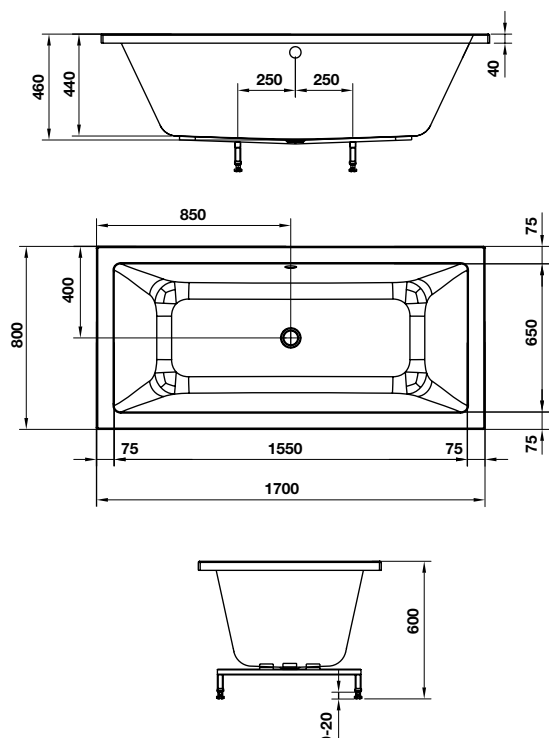

Art.No.: 588.79.602

- Bồn tắm âm hình chữ nhật, bằng acrylic màu trắng
- Dung tích: 238 lit
- Kích thước: 1700x800x460 mm
- Đường xả dưới chân bồn tắm
- Đã bao gồm bộ xả và ống thải
- Rectangle, white, acrylic, built-in bathtub
- Water capacity: 238 liters
- Dimension: 1700x800x460 mm
- Outlet in foot area
- Waste set and siphon included