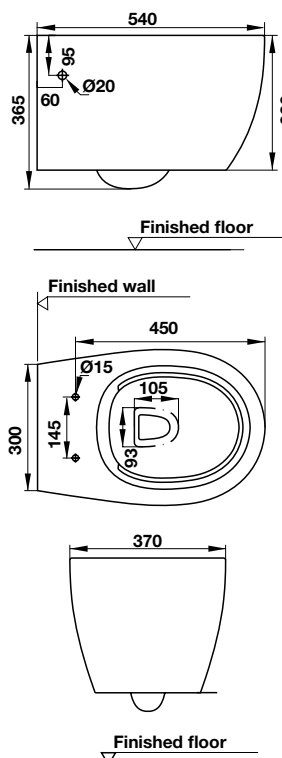

Art.No.: 588.79.410

- Bồn cầu treo tường màu trắng 540 x 370 x 365 mm
- Thiết kế không vành
- Tráng men Nano
- Chế độ xả thẳng mạnh mẽ
- Nắp bồn cầu đóng êm, bộ phụ kiện lắp đặt
- White wall-hung toilet 540 x 370 x 365 mm
- Rimless design
- Nano self-cleaning glaze
- Washdown flush system
- Seat and cover with soft closure, mounting set