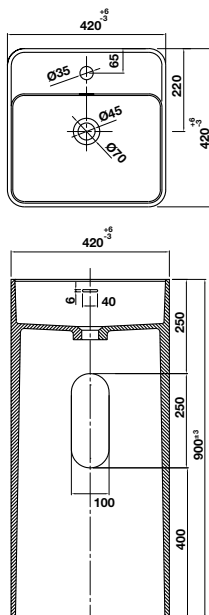

Art.No.: 588.87.400

- Kích thước: 420 x 420 x 900mm
- Vật liệu: Đá nhân tạo Solid Surface
- Hoàn thiện: Trắng mờ
- Có lỗ gắn vòi
- Có xả tràn
- Bao gồm bộ xả pop-up
- Đặt riêng bộ kết nối và bẫy mùi
- Dimension: 420 x 420 x 900mm
- Material: Solid Surface
- Finish: Matt White
- With tap platform
- With overflow
- Included pop-up waste set
- Order connection & siphon separately