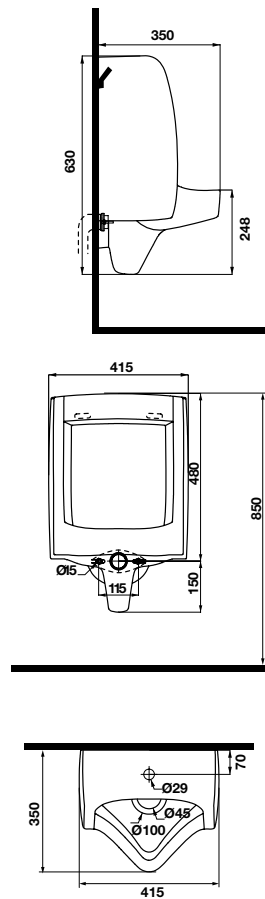

Art.No.: 588.79.421

- Bồn tiểu nam treo tường 350 x 415 x 630 mm
- Chế độ xả 3 lít
- Cấp nước ở trên
- Gồm bộ xả bằng đồng và phụ kiện lắp đặt
- Wall-hung urinal 350 x 415 x 630 mm
- Flushing 3 liters
- Visible top water inlet
- Brass drainer and fixing accessories