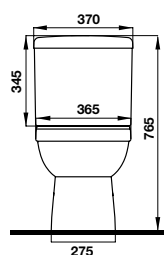

- White two-piece toilet 695x370x765 mm
- Top dual flush
- Syphonic jet action 4/6 liters
- Rough-in 305 mm
- Seat and cover with soft closure, mounting set

KHU CÔNG CỘNG
PUBLIC AREAS

KHU CÔNG CỘNG PUBLIC AREAS