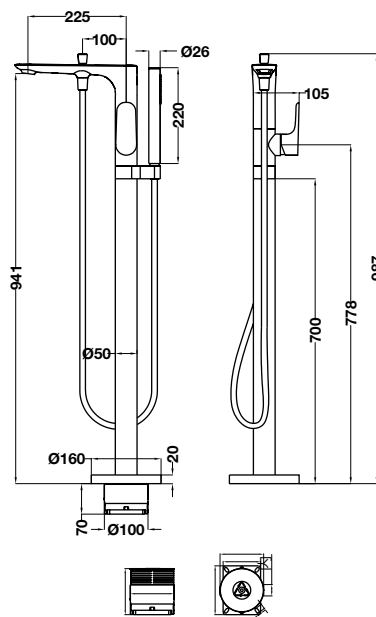

BỘ TRỘN BỒN TẮM BATH MIXERS

Bộ trộn bồn tắm đặt sàn KYOTO màu đen KYOTO floor-standing bath mixer black

Art.No.: 589.35.093

- Lưu lượng nước ở 3 bar:
  - Vòi xả bồn: 21 lit/phút
  - Đầu cấp sen: 12 lit/phút
- Áp lực nước vận hành: 1 - 5 bar
- Dây sen PVC 1500 mm
- Chất liệu: Đồng
- Màu sắc: Đen
- Flow rate at 3 bar:
  - Spout outlet: 21 l/min
  - Shower outlet: 12 l/min
- Operating pressure: 1 - 5 bar
- PVC hose 1500 mm
- Material: Brass
- Finish: Matt Black

Bộ trộn bồn tắm đặt sàn KOBE chrome KOBE floor-standing bath mixer chrome

Art.No.: 589.15.120

- Lưu lượng nước ở 3 bar:
  - Vòi xả bồn: 22 lit/phút
  - Đầu cấp sen: 13.5 lit/phút
- Dây sen 1500 mm
- Đã bao gồm bộ âm
- Màu sắc: Chrome
- Flow rate at 3 bar:
  - Spout outlet: 22 liters/min
  - Shower outlet: 13.5 liters/min
- Shower hose 1500 mm
- Basic set included
- Finish: Chrome