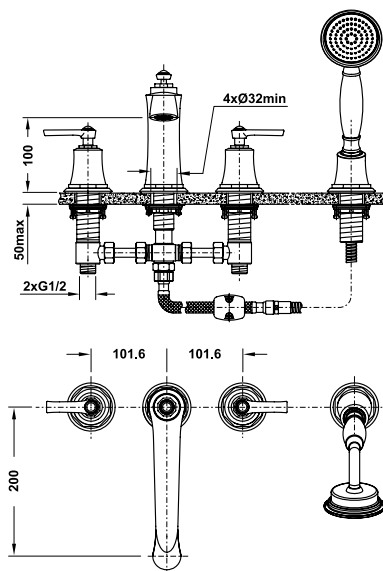

Art.No.: 589.35.064

- Lưu lượng nước ở 3 bar:
  - Vòi xả bốn: 30 lít/phút
  - Đầu cấp sen: 12 lít/phút
- Áp lực nước vận hành: 1 - 5 bar
- Dây sen bằng đồng 1800 mm
- Chất liệu: Đồng
- Màu sắc: Vàng
- Flow rate at 3 bar:
  - Spout outlet: 30 l/min
  - Shower outlet: 12 l/min
- Operating pressure: 1 - 5 bar
- Brass hose 1800 mm
- Material: Brass
- Finish: Polished gold