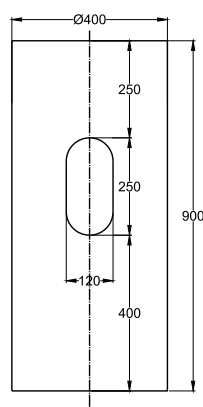

Art.No.: 588.87.403

- Kích thước: 400x 900mm
- Vật liệu: Đá nhân tạo Solid Surface
- Hoàn thiện: Trắng mờ
- Có lỗ gắn vòi
- Có xả tràn
- Bao gồm bộ xả pop-up
- Đặt riêng bộ kết nối và bẫy mùi
- Dimension: 400x 900mm
- Material: Solid Surface
- Finish: Matt White
- With tap platform
- With overflow
- Included pop-up waste set
- Order connection & siphon separately