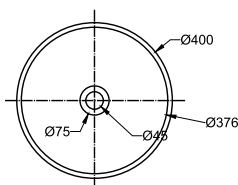

Art.No.: 588.87.403

- Kích thước: 400x 900mm
- Vật liệu: Đá nhân tạo Solid Surface
- Hoàn thiện: Trắng mờ
- Có lỗ gắn vòi
- Có xả tràn
- Bao gồm bộ xả pop-up
- Đặt riêng bộ kết nối và bẫy mùi
- Dimension: 400x 900mm
- Material: Solid Surface
- Finish: Matt White
- With tap platform
- With overflow
- Included pop-up waste set
- Order connection & siphon separately