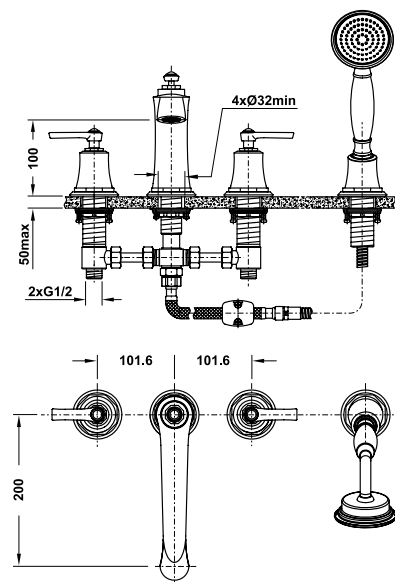

Art.No.: 589.35.034

1. Lưu lượng nước ở 3 bar:
     - Vòi xả bồn: 30 lít/phút
     - Đầu cấp sen: 12 lít/phút
   - Áp lực nước vận hành: 1 - 5 bar
   - Dây sen bằng đồng 1800 mm
   - Chất liệu: Đồng
   - Màu sắc: Đồng cổ
3. Flow rate at 3 bar:
     - Spout outlet: 30 l/min
     - Shower outlet: 12 l/min
   - Operating pressure: 1 - 5 bar
   - Brass hose 1800 mm
   - Material: Brass
   - Finish: Oil-rubbed bronze