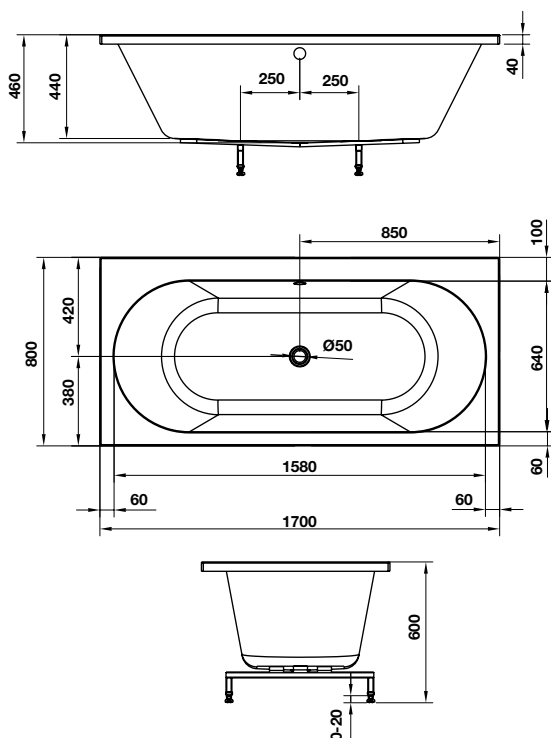

Art.No.: 588.79.600

- Bồn tắm âm hình bầu dục, bằng acrylic màu trắng
- Kích thước: 1700x800x460 mm
- Dung tích: 230 lit
- Đường xả dưới chân bồn tắm
- Đã bao gồm bộ xả và ống thải
- Oval, white, acrylic, built-in bathtub
- Dimension: 1700x800x460 mm
- Water capacity: 230 liters
- Outlet in foot area
- Waste set and siphon included