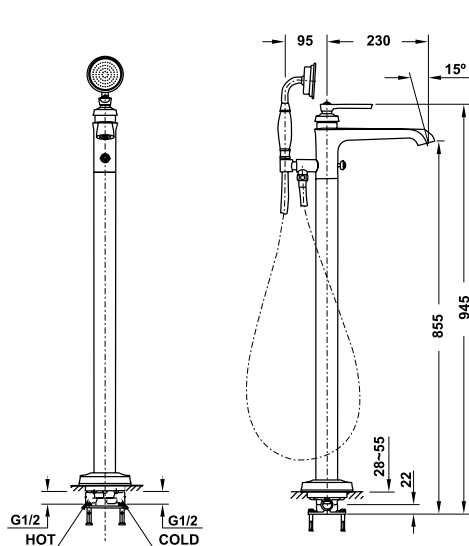

BỘ TRỘN BỒN TẮM BATH MIXERS

Art.No.: 589.35.063

- Lưu lượng nước ở 3 bar:
  - Vòi xả bồn: 21 lit/phút
  - Đầu cấp sen: 12 lit/phút
- Áp lực nước vận hành: 1 - 5 bar
- Dây sen PVC 1500 mm
- Chất liệu: Đồng
- Màu sắc: Vàng
- Flow rate at 3 bar:
  - Spout outlet: 21 l/min
  - Shower outlet: 12 l/min
- Operating pressure: 1 - 5 bar
- PVC hose 1500 mm
- Material: Brass
- Finish: Polished gold

Art.No.: 589.35.033

- Lưu lượng nước ở 3 bar:
  - Vòi xả bồn: 21 lit/phút
  - Đầu cấp sen: 12 lit/phút
- Áp lực nước vận hành: 1 - 5 bar
- Dây sen PVC 1500 mm
- Chất liệu: Đồng
- Màu sắc: Đồng cổ
- Flow rate at 3 bar:
  - Spout outlet: 21 l/min
  - Shower outlet: 12 l/min
- Operating pressure: 1 - 5 bar
- PVC hose 1500 mm
- Material: Brass
- Finish: Oil-rubbed bronze