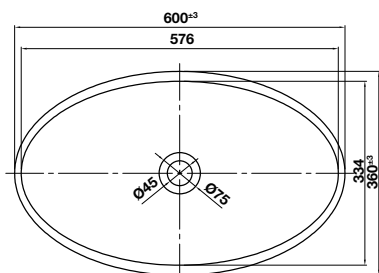

- Dimension: 600 x 360 x 175mm
- Material: Solid Surface
- Finish: Matt White
- With tap platform
- Without overflow
- Included pop-up waste set
- Order connection & siphon separately

SẢN PHẨM ĐÁ NHÂN TẠO **SOLID SURFACE**