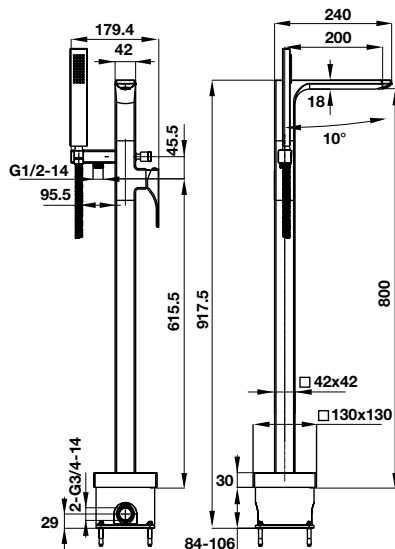

BỘ TRỘN BỒN TẮM BATH MIXERS

Bộ trộn bồn tắm đặt sàn REGAL REGAL floor-standing bath mixer

Art.No.: 495.61.128

- Lưu lượng nước ở 3 bar:
  - Vòi xả bồn: 20.3 lít/phút
  - Đầu cấp sen: 17.3 lít/phút
- Dây sen 1500 mm
- Đã bao gồm bộ âm
- Màu sắc: Chrome
- Flow rate at 3 bar:
  - Spout outlet: 20.3 liters/min
  - Shower outlet: 17.3 liters/min
- Shower hose 1500 mm
- Basic set included
- Finish: Chrome

Bộ trộn bồn tắm đặt sàn ROOTS ROOTS floor-standing bath mixer

Art.No.: 495.61.177

- Lưu lượng nước ở 3 bar:
  - Vòi xả bồn: 15.5 lít/phút
  - Đầu cấp sen: 10.2 lít/phút
- Dây sen 1500 mm
- Đã bao gồm bộ âm
- Màu sắc: Chrome
- Flow rate at 3 bar:
  - Spout outlet: 15.5 liters/min
  - Shower outlet: 10.2 liters/min
- Shower hose 1500 mm
- Basic set included
- Finish: Chrome