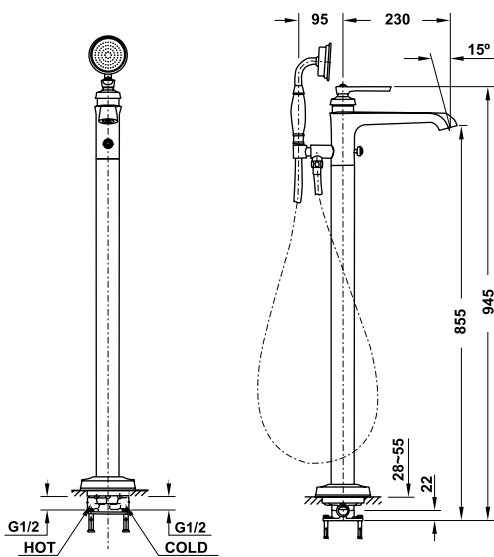

BỘ TRỘN BỒN TẮM BATH MIXERS

Bộ trộn bồn tắm đặt sàn KYOTO màu đen KYOTO floor-standing bath mixer black

Art.No.: 589.35.093

- Lưu lượng nước ở 3 bar:
  - Vòi xả bồn: 21 lit/phút
  - Đầu cấp sen: 12 lit/phút
- Áp lực nước vận hành: 1 - 5 bar
- Dây sen PVC 1500 mm
- Chất liệu: Đồng
- Màu sắc: Đen
- Flow rate at 3 bar:
  - Spout outlet: 21 l/min
  - Shower outlet: 12 l/min
- Operating pressure: 1 - 5 bar
- PVC hose 1500 mm
- Material: Brass
- Finish: Matt Black

Bộ trộn bồn tắm đặt sàn KOBE chrome KOBE floor-standing bath mixer chrome

Art.No.: 589.15.120

- Lưu lượng nước ở 3 bar:
  - Vòi xả bồn: 22 lit/phút
  - Đầu cấp sen: 13.5 lit/phút
- Dây sen 1500 mm
- Đã bao gồm bộ âm
- Màu sắc: Chrome
- Flow rate at 3 bar:
  - Spout outlet: 22 liters/min
  - Shower outlet: 13.5 liters/min
- Shower hose 1500 mm
- Basic set included
- Finish: Chrome