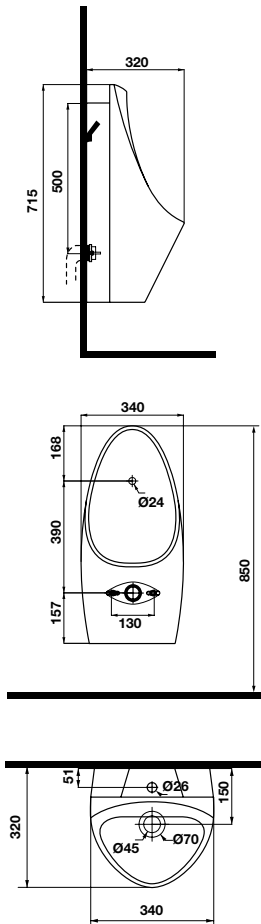

Art.No.: 588.79.420

- Bồn tiểu nam treo tường 320x340x715 mm
- Chế độ xả 3 lít
- Cấp nước ở trên
- Gồm bộ xả bằng đồng và phụ kiện lắp đặt
- Wall-hung urinal 320x340x715 mm
- Flushing 3 liters
- Visible top water inlet
- Brass drainer and fixing accessories