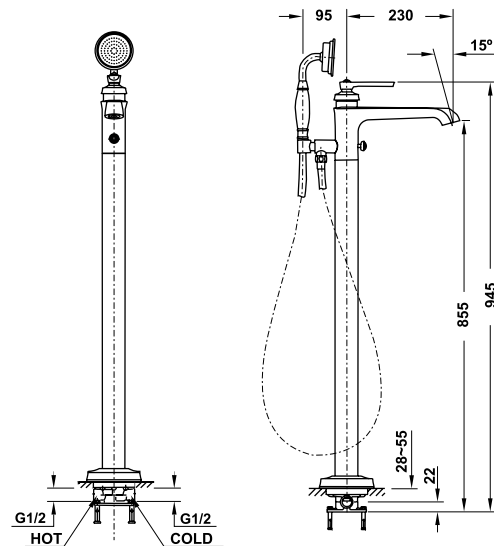

BỘ TRỘN BỒN TẮM BATH MIXERS

Art.No.: 589.35.063

- Lưu lượng nước ở 3 bar:
  - Vòi xả bồn: 21 lit/phút
  - Đầu cấp sen: 12 lit/phút
- Áp lực nước vận hành: 1 - 5 bar
- Dây sen PVC 1500 mm
- Chất liệu: Đồng
- Màu sắc: Vàng
- Flow rate at 3 bar:
  - Spout outlet: 21 l/min
  - Shower outlet: 12 l/min
- Operating pressure: 1 - 5 bar
- PVC hose 1500 mm
- Material: Brass
- Finish: Polished gold

Art.No.: 589.35.033

- Lưu lượng nước ở 3 bar:
  - Vòi xả bồn: 21 lit/phút
  - Đầu cấp sen: 12 lit/phút
- Áp lực nước vận hành: 1 - 5 bar
- Dây sen PVC 1500 mm
- Chất liệu: Đồng
- Màu sắc: Đồng cổ
- Flow rate at 3 bar:
  - Spout outlet: 21 l/min
  - Shower outlet: 12 l/min
- Operating pressure: 1 - 5 bar
- PVC hose 1500 mm
- Material: Brass
- Finish: Oil-rubbed bronze