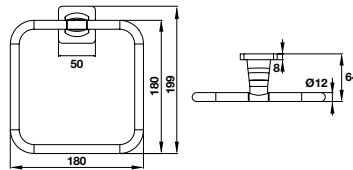

Vòng treo khăn FORTUNE FORTUNE towel ring

Art.No.: 580.41.410

- Chất liệu: Đồng
- Treo tường
- Màu sắc: Chrome
- Material: brass
- Wall-mounted
- Finish: Chrome