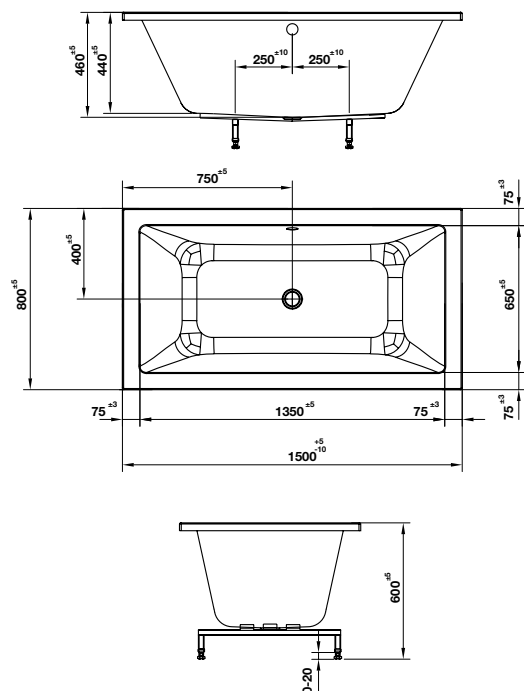

Art.No.: 588.79.603

- Bồn tắm âm hình chữ nhật, bằng acrylic màu trắng
- Dung tích: 210 lit
- Kích thước: 1500x800x460 mm
- Đường xả dưới chân bồn tắm
- Đã bao gồm bộ xả và ống thải
- Rectangle, white, acrylic, built-in bathtub
- Water capacity: 210 liters
- Dimension: 1500x800x460 mm
- Outlet in foot area
- Waste set and siphon included