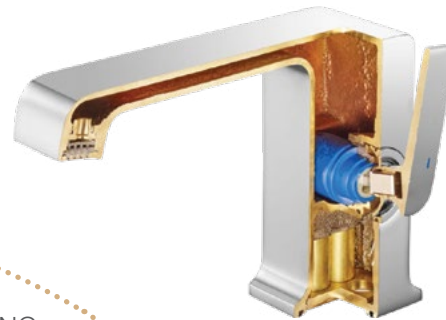

Một chiếc vòi hoàn hảo phải trải qua quá lựa chọn nguyên liệu tỉ mỉ, gia công CNC chính xác, đánh bóng và hoàn thiện. Mỗi bước đều tuân thủ các tiêu chuẩn nghiêm ngặt, với sự tập trung sâu sắc vào các chi tiết và thực hiện cẩn thận. Nhờ đó, sản phẩm toát lên vẻ sang trọng vĩnh cửu hoàn thiện về đẹp cho phòng tắm của bạn.

A perfect faucet goes through a meticulous process of material selection, precise CNC machining, polishing, and finishing. Every step adheres to rigorous standards of craftsmanship, with a keen focus on details and careful execution. Hence, the product can exude an everlasting elegance that seamlessly complements your bathroom decor.

04

05

06