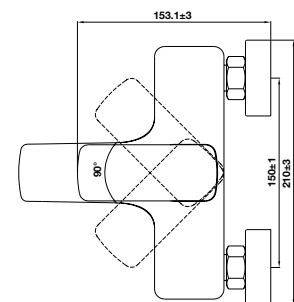

Gợi ý kết hợp sản phẩm với bộ trộn nổi Proposed items for exposed mixers

495.60.104

485.60.051