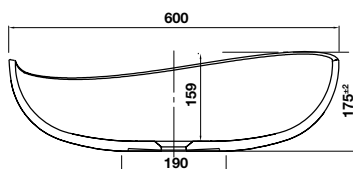

- Dimension: 600 x 360 x 175mm
- Material: Solid Surface
- Finish: Matt White
- With tap platform
- Without overflow
- Included pop-up waste set
- Order connection & siphon separately

SẢN PHẨM ĐÁ NHÂN TẠO **SOLID SURFACE**