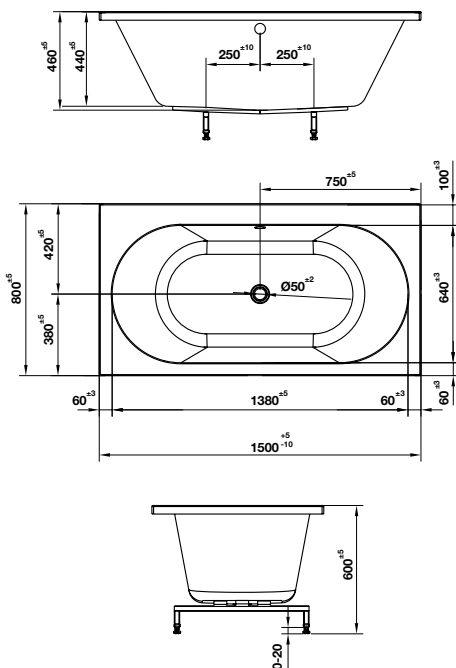

Art.No.: 588.79.601

- Bồn tắm âm hình bầu dục, bằng acrylic màu trắng
- Kích thước: 1500x800x460 mm
- Dung tích: 200 lit
- Đường xả dưới chân bồn tắm
- Đã bao gồm bộ xả và ống thải
- Oval, white, acrylic, built-in bathtub
- Dimension: 1500x800x460 mm
- Water capacity: 200 liters
- Outlet in foot area
- Waste set and siphon included