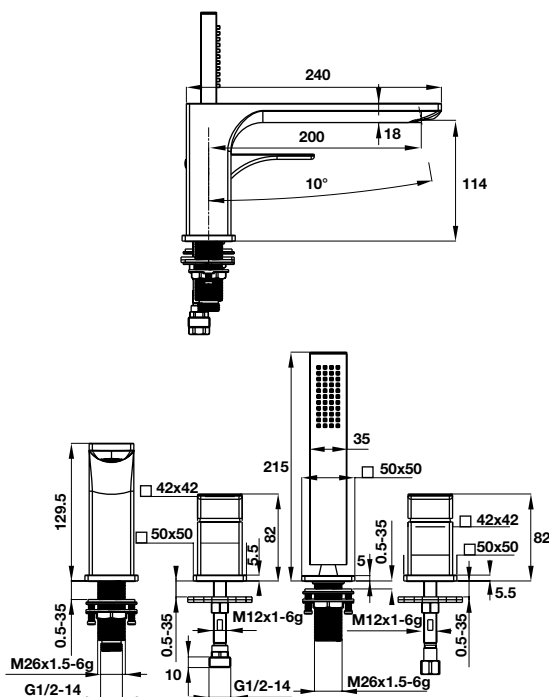

Art.No.: 589.35.034

1. Lưu lượng nước ở 3 bar:
     - Vòi xả bồn: 30 lít/phút
     - Đầu cấp sen: 12 lít/phút
   - Áp lực nước vận hành: 1 - 5 bar
   - Dây sen bằng đồng 1800 mm
   - Chất liệu: Đồng
   - Màu sắc: Đồng cổ
3. Flow rate at 3 bar:
     - Spout outlet: 30 l/min
     - Shower outlet: 12 l/min
   - Operating pressure: 1 - 5 bar
   - Brass hose 1800 mm
   - Material: Brass
   - Finish: Oil-rubbed bronze