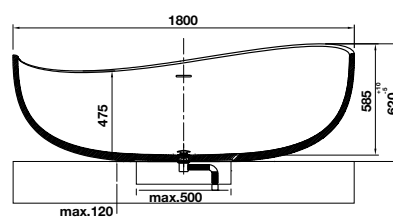

Art.No.: 588.87.600

- Kích thước: 1800 x 1100 x 620mm
- Vật liệu: Đá nhân tạo Solid Surface
- Hoàn thiện: Trắng mờ
- Có xả tràn
- Bao gồm bộ xả pop-up và bẫy mùi
- Dimension: 1800 x 1100 x 620mm
- Material: Solid Surface
- Finish: Matt White
- With overflow
- Included pop-up waste set & siphon