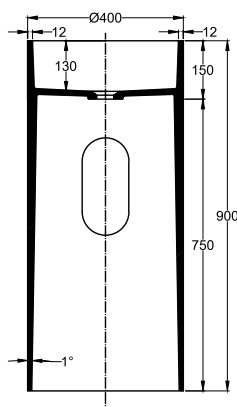

Art.No.: 588.87.403

- Kích thước: 400x 900mm
- Vật liệu: Đá nhân tạo Solid Surface
- Hoàn thiện: Trắng mờ
- Có lỗ gắn vòi
- Có xả tràn
- Bao gồm bộ xả pop-up
- Đặt riêng bộ kết nối và bẫy mùi
- Dimension: 400x 900mm
- Material: Solid Surface
- Finish: Matt White
- With tap platform
- With overflow
- Included pop-up waste set
- Order connection & siphon separately