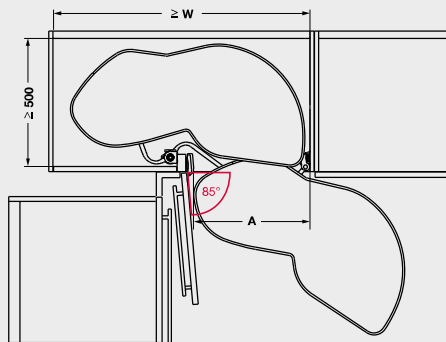

Right swivel / Xoay phải