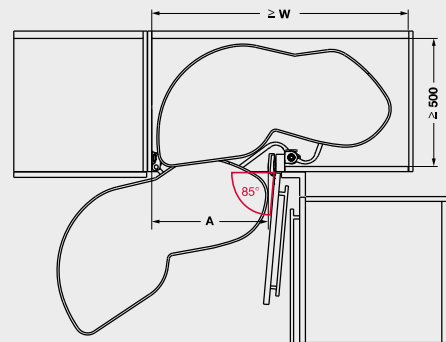

Left swivel / Xoay trái

Basket type Loại rổ	Colour finish Màu hoàn thiện	Cabinet internal width / Door width (mm) Chiều rộng lòng tủ / Chiều rộng cửa (mm)	Cabinet internal height (mm) Chiều cao lòng tủ (mm)	Number of tray Số khay	Version Phiên bản	Art. No Mã số	Price* (VND) Giá* (Đ)
	Chrome Crom	Min. 800 / Door 450 A = 411 - 418 mm Tối thiểu 800 / Cửa 450 A = 411 - 418 mm	600-750	2	Right swivel Xoay phải	541,32,670	15.246.000
					Left swivel Xoay trái	541,32,671	15.246.000
			≥1265	4	Right swivel Xoay phải	541,32,672	32.890.000
					Left swivel Xoay trái	541,32,673	32.890.000
	Anthracite Đen Anthracite	Min. 800 / Door 450 A = 411 - 418 mm Tối thiểu 800 / Cửa 450 A = 411 - 418 mm	600-750	2	Right swivel Xoay phải	541,29,480	16.978.500
					Left swivel Xoay trái	541,29,481	16.978.500
			≥1265	4	Right swivel Xoay phải	541,29,482	34.100.000
					Left swivel Xoay trái	541,29,483	34.100.000

Supplied with: 1 set of tray (2 or 4 trays) including self-closing damping system, 1 set of axle.

Trọn bộ gồm: 1 bộ khay (2 hoặc 4 khay) đã bao gồm giảm chấn, 1 bộ trục xoay.

Packing: 1 set / Đóng gói: 1 bộ