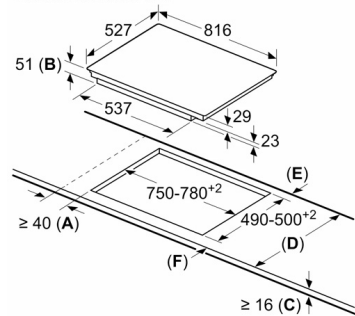

measurements in mm

- A:** Minimum distance from the hob cut-out to the wall.
- B:** Recessed depth
- C:** The clearance between the surface of the worktop and the top of the front of the oven must be 30 mm. See space requirements for the oven.