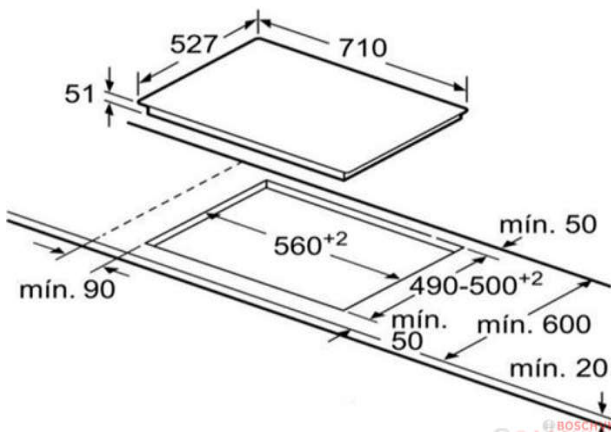

SERIES 8

BOSCH - PID775DC1E – Bếp Từ 3 Vùng Nấu Âm

Thông số kỹ thuật

- Kiểm soát công suất chính xác, nâng cao trải nghiệm nấu nướng.
- Bếp từ 3 vùng nấu, lắp âm cần CB, tổng công suất: 7400W
- Công suất nấu vùng 1: 3 vùng nấu kích thước 210/260/320 mm, công suất 2200W (Boost 3700W)
- Công suất nấu vùng 2 (21cm) : 1800W (Boost 3700W)
- Công suất nấu vùng 3 (14,5cm) : 1400W (Boost 2200W)
- **Mặt kính Schott Ceran cao cấp, chịu lực, chịu nhiệt tốt.**
- **Trang bị tính năng tiết kiệm điện**
- Chức năng gia nhiệt nhanh PowerBoost gia tăng đến 50% công suất để làm bếp từ nóng nhanh hơn
- Chức năng tự nhận diện kích thước đáy nồi nấu, tiết kiệm điện năng
- Bảng điều khiển cảm ứng DirectSelect Premium hiện đại với 17 mức công suất
- Chức năng hẹn giờ tiện lợi lên đến: 99 phút
- Chức năng an toàn tích hợp cho bếp: Khóa trẻ em
- Hiển thị nhiệt dư, An toàn khi tràn (tự động tắt bếp)
- Kích thước (Cao x sâu x rộng): 51 x 527 x 701
- Kích thước lỗ đá (Cao x sâu x rộng): 51 x 560-560 x 490-500
- **Xuất xứ: Tây Ban Nha**