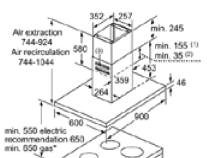

MÁY HÚT MÙI ĐÀO - 90CM HMH.DIB98JQ50B

Serie 4	Giá (đã bao gồm VAT): 27.990.000 VND	
Đặc tính sản phẩm	- Thiết kế gắn tường - Mặt inox - Công suất hút tối đa theo tiêu chuẩn châu Âu DIN/EN 61591: 739 m³/h 3 mức công suất hút và 1 mức độ hút tăng cường - Tự động chuyển từ mức hút tăng cường về mức công suất thông thường sau 6 phút	- Điều khiển cảm ứng - Hệ thống chiếu sáng bằng đèn LED 2x1.5 W - Tiết kiệm năng lượng theo tiêu chuẩn Châu Âu: B - Xuất xứ Đức
Chức năng an toàn	Máy trang bị 3 tấm lưới lọc có thể rửa bằng máy rửa chén	
Thông số kĩ thuật	- Độ ồn 65 dB - Tổng công suất: 255W - Dòng điện: 220-240V/50-60Hz/10A - Chiều dài dây cáp: 1.3 m, không kèm đầu cắm - Kích thước sản phẩm: 703/833-11163C x 900R x 500S mm	

Serie 6	Giá (đã bao gồm VAT): 35.700.000 VND	
Đặc tính sản phẩm	- Thiết kế gắn tường - Mặt inox - Công suất hút tối đa theo tiêu chuẩn châu Âu DIN/EN 61591: 843 m³/h - Công nghệ động cơ không chổi than, độ ồn thấp, tuổi thọ cao 3 mức công suất hút, 2 mức độ hút tăng cường - Cảm biến PerfectAir: Tự động điều chỉnh công suất phù hợp với từng quá trình nấu nướng	- Tự động chuyển từ mức hút tăng cường về mức công suất thông thường sau 6 phút - Điều khiển cảm ứng - Hệ thống chiếu sáng bằng đèn LED 3x1.5W - Tiết kiệm năng lượng theo tiêu chuẩn Châu Âu: A+ - Xuất xứ Đức
Chức năng an toàn	- Máy trang bị 3 tấm lưới lọc có thể rửa bằng máy rửa chén - Cảnh báo bảo hòa bộ lọc dầu mỡ và bộ lọc than hoạt tính	
Thông số kĩ thuật	- Độ ồn 55 dB - Tổng công suất: 165W - Dòng điện: 220-240V/50-60Hz/10A - Chiều dài dây cáp: 1.3 m, không kèm đầu cắm - Kích thước sản phẩm: 628-954/628-1064C x 898R x 500S mm	

Serie 6	Giá (đã bao gồm VAT): 52.700.000 VND	
Đặc tính sản phẩm	- Thiết kế lắp đảo - Mặt inox - Công suất hút tối đa theo tiêu chuẩn châu Âu DIN/EN 61591: 867 m³/h - Công nghệ động cơ không chổi than, độ ồn thấp, tuổi thọ cao 3 mức công suất hút, 2 mức độ hút tăng cường - Cảm biến PerfectAir: Tự động điều chỉnh công suất phù hợp với từng quá trình nấu nướng	- Tự động chuyển từ mức hút tăng cường về mức công suất thông thường sau 6 phút - Điều khiển cảm ứng - Hệ thống chiếu sáng bằng đèn LED 4x1.5 W - Tiết kiệm năng lượng theo tiêu chuẩn Châu Âu: A+ - Xuất xứ Đức
Chức năng an toàn	- Tám lưới lọc có thể rửa bằng máy rửa chén - Cảnh báo bảo hòa bộ lọc dầu mỡ và bộ lọc than hoạt tính	
Thông số kĩ thuật	- Độ ồn 54 dB - Tổng công suất: 166W - Dòng điện: 220-240V/50-60Hz/10A - Chiều dài dây cáp: 1.3 m, không kèm đầu cắm - Kích thước sản phẩm: 744-924/744-1044C x 898R x 600S mm